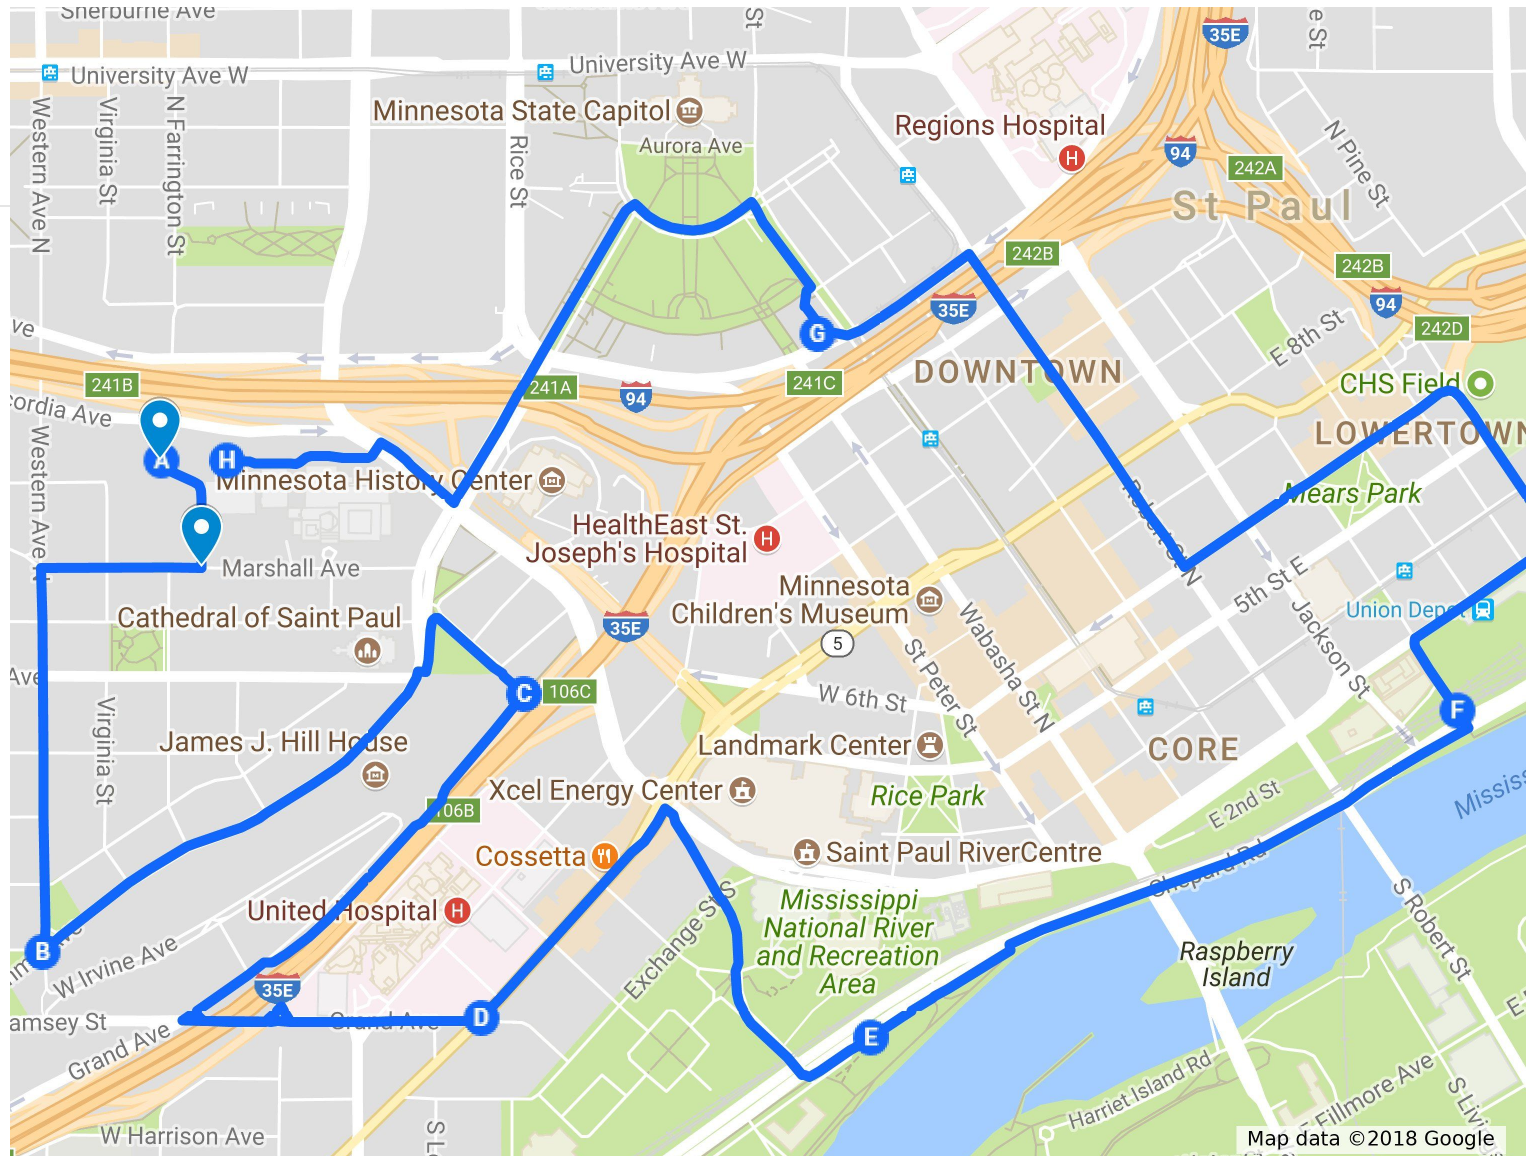

SPPD Urban Trail Ride 2018

A

Parking Lot E of Saint Paul College
S to Marshall
E on Marshall to Western
S on Western

B

NE on Summit Avenue

C

SE on path above 35E and
 Pleasant Avenue to Grand Ave.

D

NE on West 7th to Kellogg Blvd

S on Eagle Parkway

E

NE on Shepard Road

F

N on Sibley
E on Kellogg
W on 6th
N on Robert

G

Visit Peace Officer Memorial and
 the Capitol

H

Return to Parking lot via John Ireland Blvd
 and Kellogg Blvd.

Map data ©2018 Google